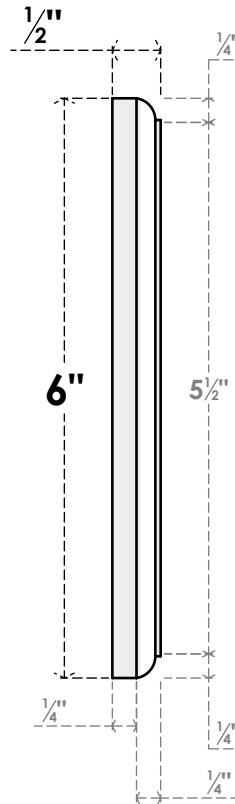

# ROSP060X060X050SDG04

6"W X 6"H X 1/2"P STANDARD SEDGWICK BULLSEYE ROSETTE WITH ROUNDED EDGE, ARCHITECTURAL GRADE PVC

**FRONT**

**SIDE**

EKENA MILLWORK  
2300 WEST MAIN ST.  
CLARKSVILLE, TX 75426  
TOLL FREE: 866-607-0453  
WWW.EKENAMILLWORK.COM

### NOTES

1. INSTALLATION TO BE COMPLETED IN ACCORDANCE WITH MANUFACTURER'S SPECIFICATIONS.
2. DRAWING MAY NOT BE TO SCALE
3. THIS DRAWING IS INTENDED FOR DESIGN AND PLANNING PURPOSES ONLY.
4. ALL INFORMATION CONTAINED HEREIN WAS CURRENT AT THE TIME OF DEVELOPMENT BUT MUST BE REVIEWED AND APPROVED BY THE PRODUCT MANUFACTURER TO BE CONSIDERED ACCURATE.
5. ARCHITECTURAL GRADE PVC PRODUCTS ARE MADE FROM EXPANDED CELLULAR PVC AND COME NATURALLY WHITE BUT MAY BE PAINTED