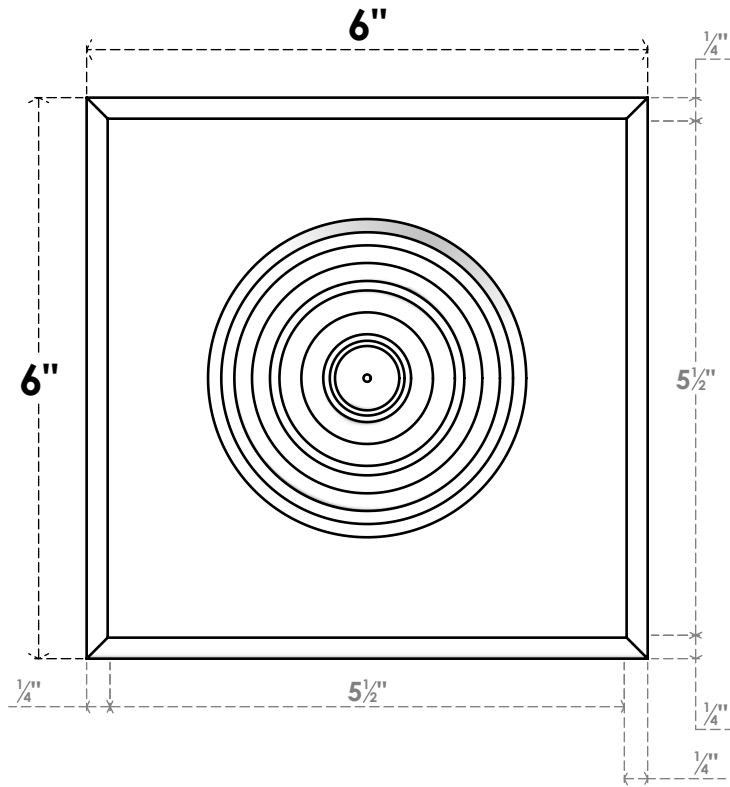

# ROSP060X060X050SDG04

6"W X 6"H X 1/2"P STANDARD SEDGWICK BULLSEYE ROSETTE WITH ROUNDED EDGE, ARCHITECTURAL GRADE PVC

**FRONT**

**SIDE**

EKENA MILLWORK  
2300 WEST MAIN ST.  
CLARKSVILLE, TX 75426  
TOLL FREE: 866-607-0453  
WWW.EKENAMILLWORK.COM

### NOTES

1. INSTALLATION TO BE COMPLETED IN ACCORDANCE WITH MANUFACTURER'S SPECIFICATIONS.
2. DRAWING MAY NOT BE TO SCALE
3. THIS DRAWING IS INTENDED FOR DESIGN AND PLANNING PURPOSES ONLY.
4. ALL INFORMATION CONTAINED HEREIN WAS CURRENT AT THE TIME OF DEVELOPMENT BUT MUST BE REVIEWED AND APPROVED BY THE PRODUCT MANUFACTURER TO BE CONSIDERED ACCURATE.
5. ARCHITECTURAL GRADE PVC PRODUCTS ARE MADE FROM EXPANDED CELLULAR PVC AND COME NATURALLY WHITE BUT MAY BE PAINTED